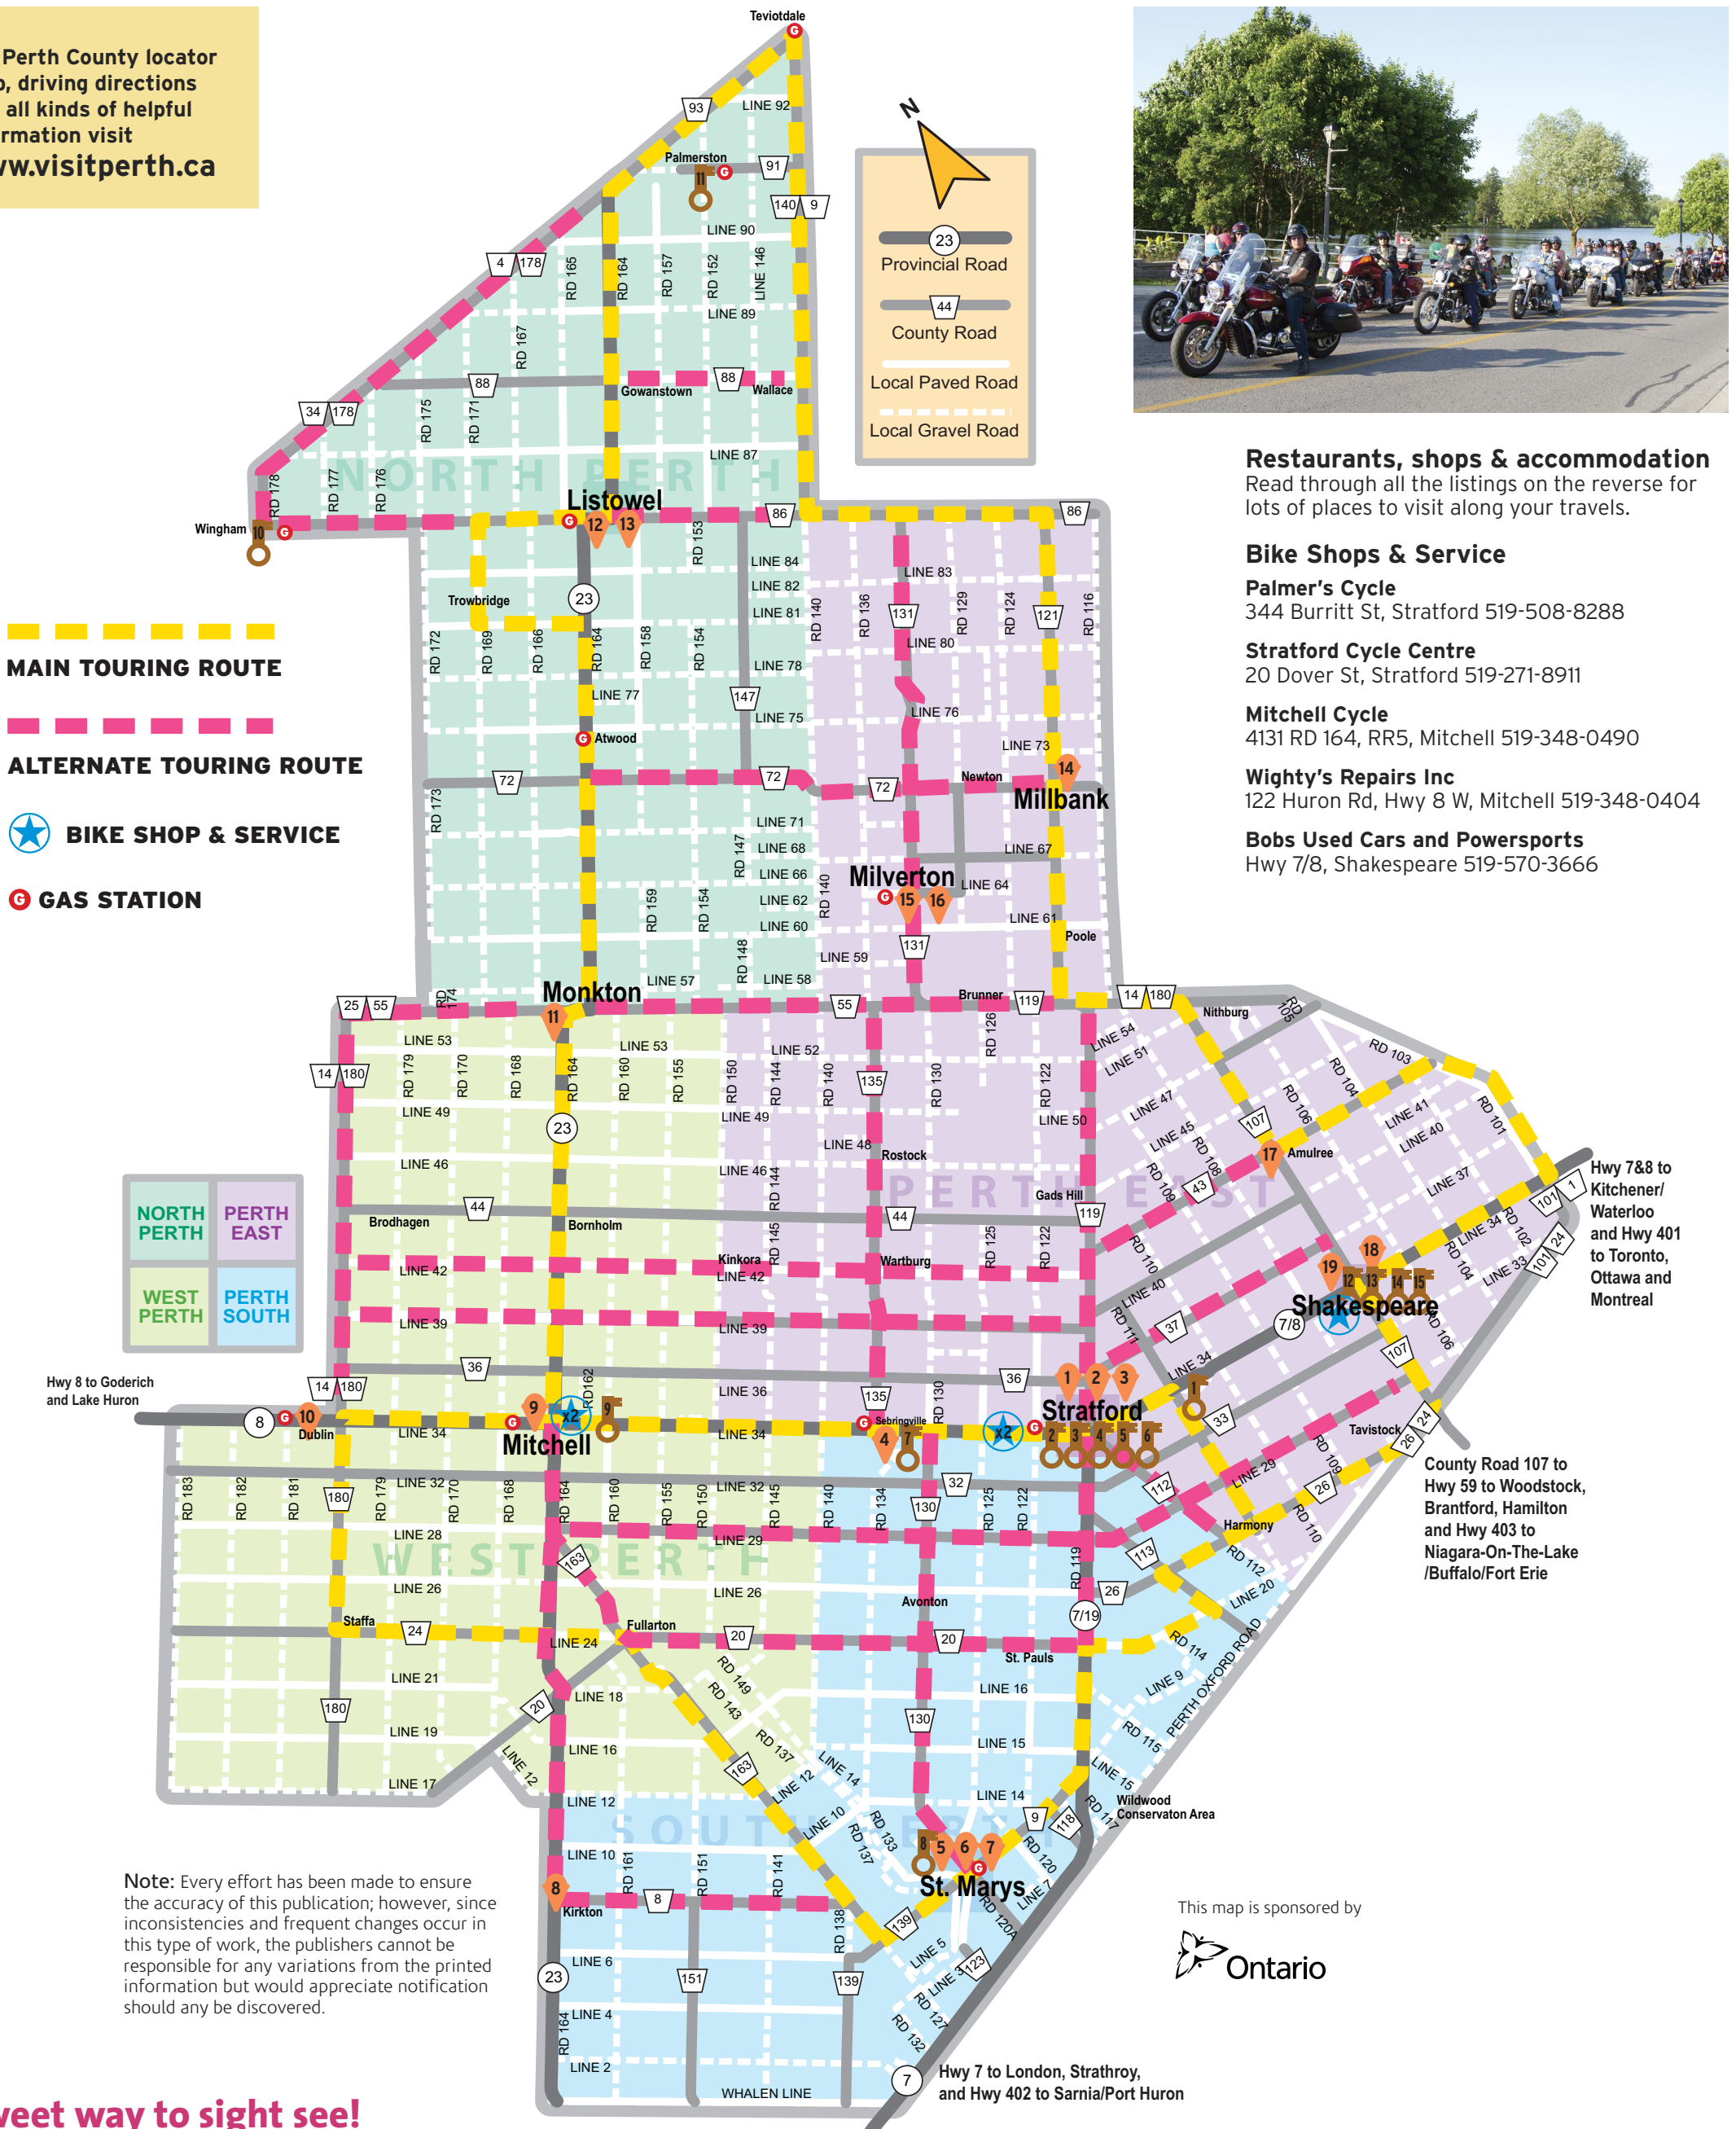

For Perth County locator map, driving directions and all kinds of helpful information visit www.visitperth.ca

Restaurants, shops & accommodation
Read through all the listings on the reverse for lots of places to visit along your travels.

Bike Shops & Service

- **Palmer's Cycle**
  344 Burritt St, Stratford 519-508-8288
- **Stratford Cycle Centre**
  20 Dover St, Stratford 519-271-8911
- **Mitchell Cycle**
  4131 RD 164, RR5, Mitchell 519-348-0490
- **Wighty's Repairs Inc**
  122 Huron Rd, Hwy 8 W, Mitchell 519-348-0404
- **Bobs Used Cars and Powersports**
  Hwy 7/8, Shakespeare 519-570-3666

A sweet way to sight see!

What a way to spend a day - or a few! - sampling ice cream treats while driving through beautiful countryside. We have everything from gourmet local organic maple ice cream to good old chocolate-dipped soft serve and everything in between. These locations appear on the map by their number in this ice cream cone icon. Enjoy!

1. 1 Dairy Queen 590 Ontario St, Stratford 519-273-4552
2. 2 Erie Drive In 634 Erie St, Stratford 519-271-2713
3. 3 Scooper's Ice Cream 28 Erie St, Stratford 519-272-0133
4. 4 Village Market Variety 275 Huron Rd, Sebringville 519-393-5800
5. 5 Hearn's Ice Cream 372 Queen St E, St Marys 519-284-2096
6. 6 McCully's Hill Farm (Seasonal) 4074 Perth Line #9, St Marys 519-284-2564, 1-866-MCCULLY
7. 7 Sweet Treats on Water Street (Seasonal) 27 Water St S, St Marys 519-284-3424
8. 8 Kirkton Market General Store Kirkton 519-293-8923
9. 9 BJ's Ice Cream Emporium 24 Ontario Rd, Mitchell 519-348-4440
10. 10 Terry's Family Restaurant 7001 Line 34, Dublin 519-345-1346
11. 11 T+J Variety 205 Winstanley St, Monkton 519-347-261412
12. 12 Dairy Queen 160 Mitchell St, Listowel 519-291-1401
13. 13 Diana Sweets Restaurant 190 Main St W, Listowel 519-291-3610
14. 14 Anna Mae's Bakery & Restaurant 4060 Perth Line 72, Millbank 519-595-4407
15. 15 Beartozies Bistro & Pub 55 Main St, Milverton 519-595-4777
16. 16 Milverton Mini Mart 5 Main St, Milverton 519-595-8213
17. 17 Organic Oasis 2301 Perth Line 43, Amulree 519-625-1177
18. 18 Perth County Welcome Center Hwy 7/8, Shakespeare 519-603-3723
19. 19 Shakespeare Pies 2263 Line 34, Shakespeare 519-625-1286

A treasure-hunting road trip!

While you probably can't fit a Louis the XVI armoire on your bike you can still have fun looking! These varied locations offer a myriad of treasure-hunting experiences. You'll be sure to fit that perfect piece of estate jewellery or a set of teacups you didn't know you need! These shops appear on the map by their number in this key icon. Happy hunting!